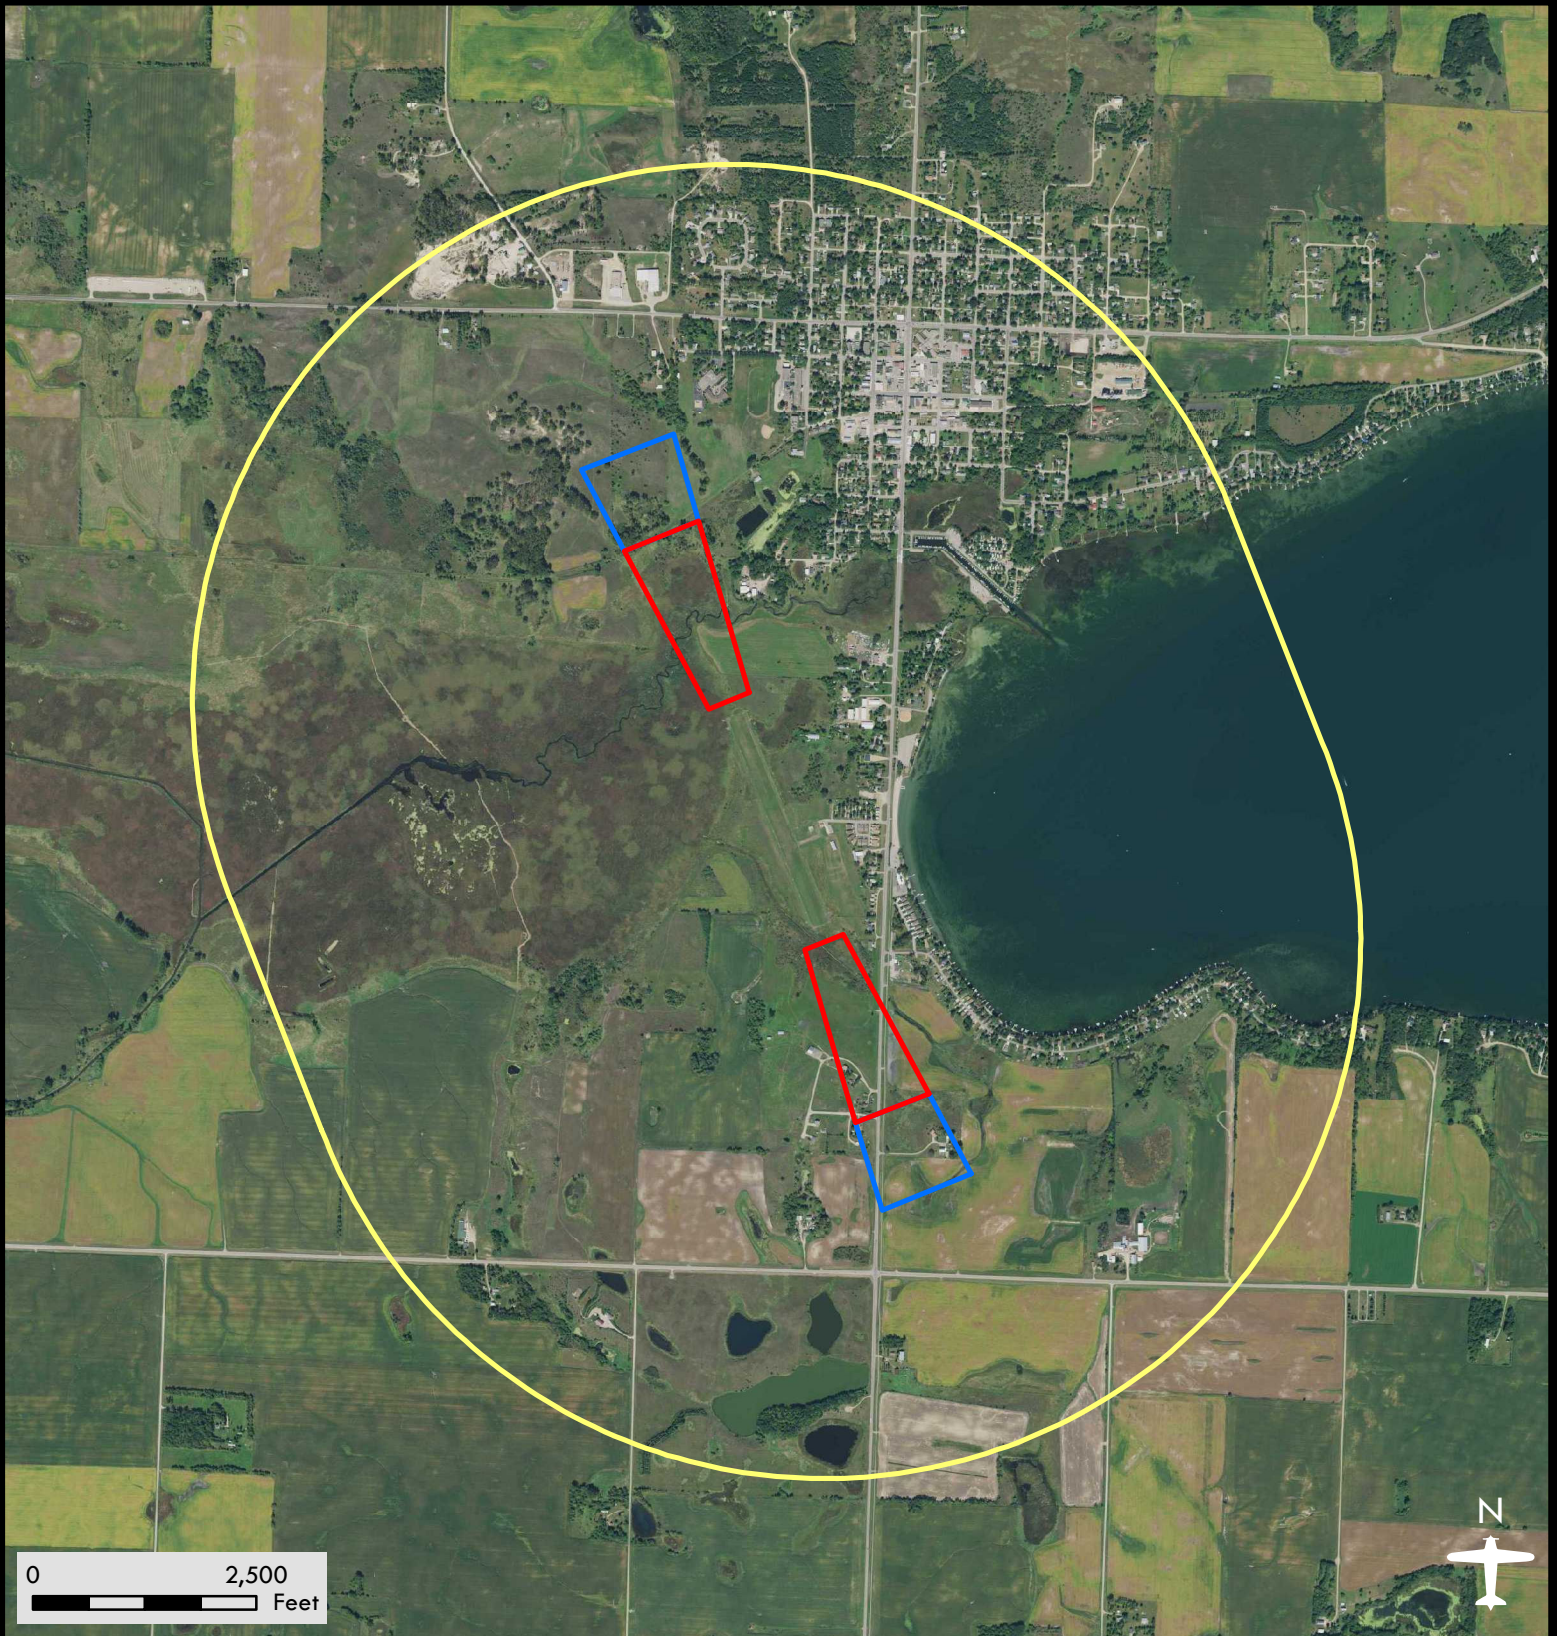

Starbuck Municipal Airport

Airport Safety Zones

Date: 08/08/2018

Legend

-  Zone A
-  Zone B
-  Zone C

DISCLAIMER: This is not an official zoning map. To view the official map and ordinance for this airport, please visit the Airport Zoning Information Warehouse at <https://www.dot.state.mn.us/aero/planning/zoning-warehouse.html>. The State of Minnesota makes no representations or warranties expressed or implied, with respect to the reuse of the data provided herewith regardless of its format or the means of its transmission. There is no guarantee or representation to the user as to the accuracy, currency, suitability, or reliability of this data for any purpose. The user accepts the data "as is." The State of Minnesota assumes no responsibility for loss or damage incurred as a result of any user's reliance on this data. All maps and other material provided herein are protected by copyright. Permission is granted to copy and use the materials herein.